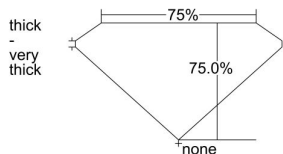

GIA®

FACSIMILE

GIA REPORT 6421140647

Verify this report at GIA.edu

GIA NATURAL DIAMOND DOSSIER®

February 17, 2022
GIA Report Number **6421140647**
Shape and Cutting Style ..... **Square Modified Brilliant**
Measurements ..... **4.96 x 4.93 x 3.70 mm**

GRADING RESULTS

Carat Weight ..... **0.80 carat**
Color Grade ..... **H**
Clarity Grade **S11**

ADDITIONAL GRADING INFORMATION

Polish ..... **Excellent**
Symmetry ..... **Excellent**
Fluorescence ..... **None**
Clarity Characteristics ..... **Crystal, Cloud**
Inscription(s): **GIA 6421140647**

PROPORTIONS

Profile not to actual proportions

GRADING SCALES

GIA COLOR SCALE		GIA CLARITY SCALE			
COLORLESS	D	VERY VERY SLIGHTLY INCLUDED	FLAWLESS		
	E		INTERNALLY FLAWLESS		
	F	VERY SLIGHTLY INCLUDED	VVS₁		
	G		VVS₂		
	H		VS₁		
	NEAR COLORLESS	I	SLIGHTLY INCLUDED	VS₂	
		J		S1₁	
		FAINT	K	INCLUDED	S1₂
			L		I₁
			M		I₂
VERT LIGHT	N	LIGHT	I₃		
	O				
	P				
	Q				
	R