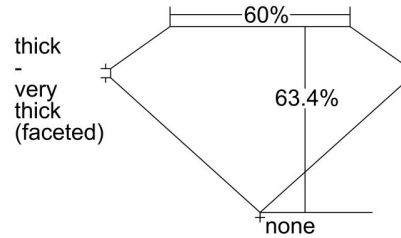

GIA NATURAL DIAMOND GRADING REPORT

May 08, 2024  
 GIA Report Number ..... 1499280195  
 Shape and Cutting Style ..... Oval Brilliant  
 Measurements ..... 8.43 x 6.01 x 3.81 mm

GRADING RESULTS

Carat Weight ..... 1.30 carat  
 Color Grade ..... I  
 Clarity Grade ..... VS1

Profile not to actual proportions

CLARITY CHARACTERISTICS

KEY TO SYMBOLS\*

-  Needle
-  Cloud
-  Pinpoint

\* Red symbols denote internal characteristics (inclusions). Green or black symbols denote external characteristics (blemishes). Diagram is an approximate representation of the diamond, and symbols shown indicate type, position, and approximate size of clarity characteristics. All clarity characteristics may not be shown. Details of finish are not shown.